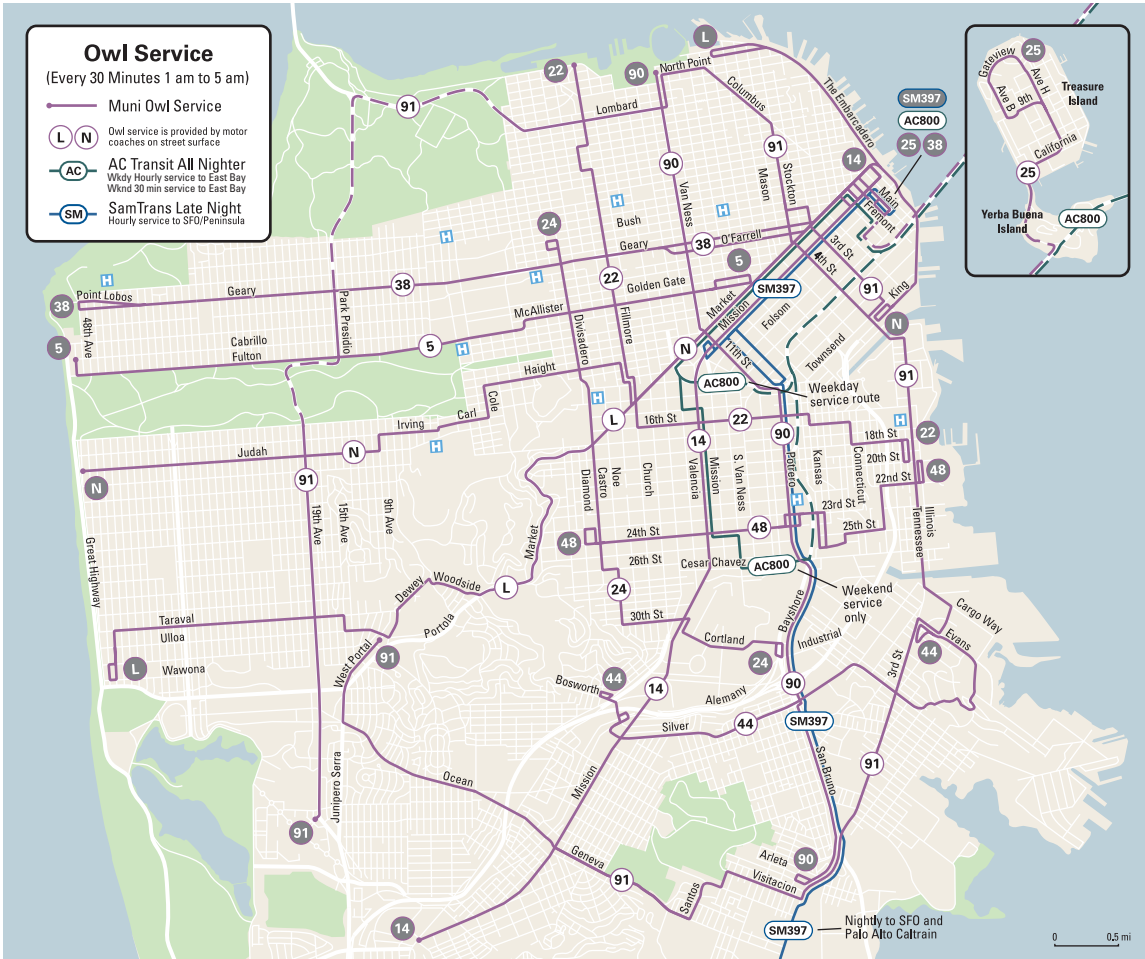

Owl Service

(Every 30 Minutes 1 am to 5 am)

-  Muni Owl Service
-  Owl service is provided by motor coaches on street surface
-  AC Transit All Nighter
Wkdy Hourly service to East Bay
Wknd 30 min service to East Bay
-  SamTrans Late Night
Hourly service to SFO/Paninsula

Nightly to SFO and Palo Alto Caltrain

0 0.5 mi