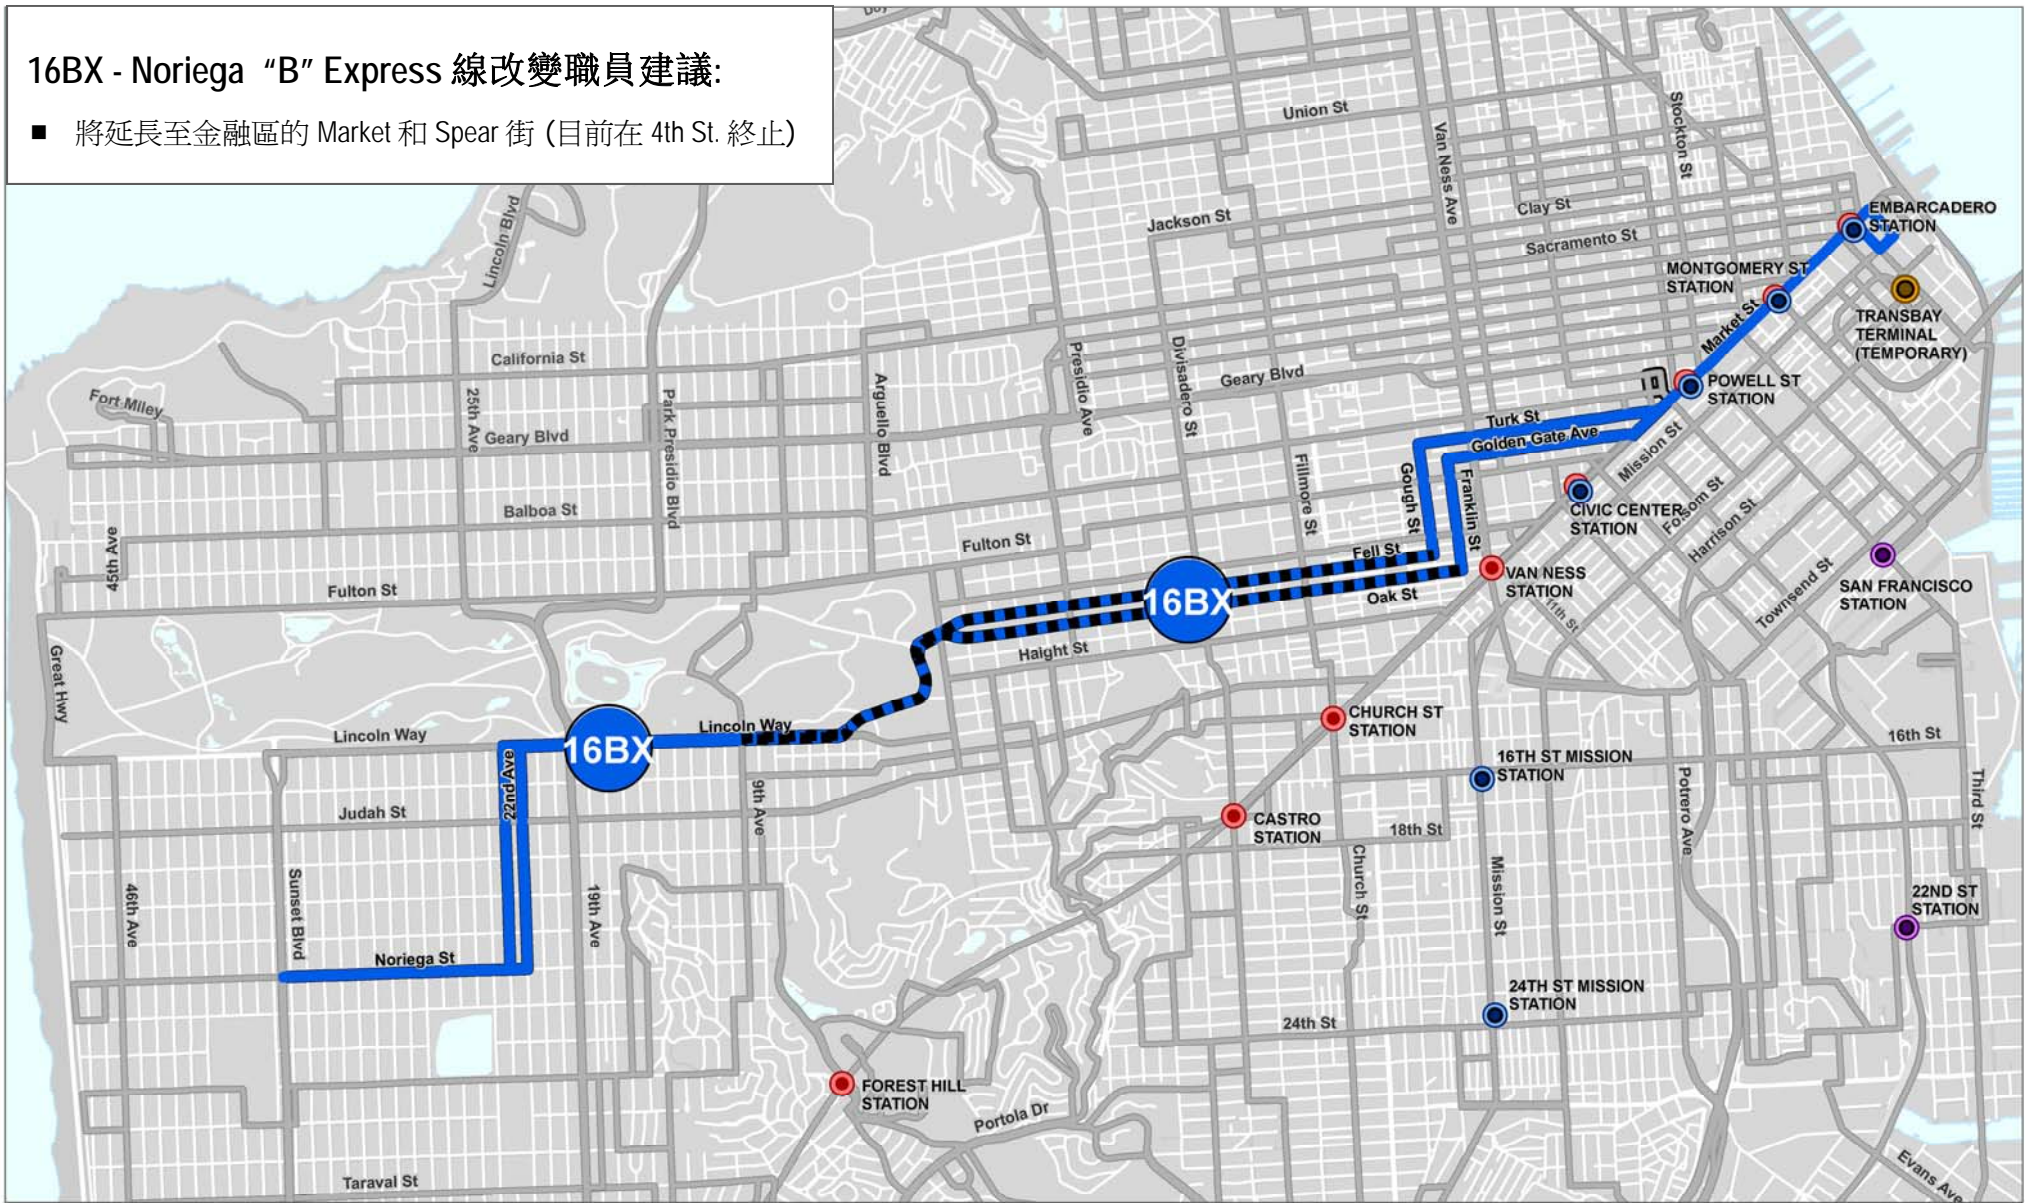

16BX - Noriega "B" Express 線改變職員建議:

- 將延長至金融區的 Market 和 Spear 街 (目前在 4th St. 終止)

Line 16BX - Noriega Recommended Route Alignment

*Only the showcased route and related routes are shown in color. The rest of the recommended network is shown in gray.

- Legend**
- Recommended Route
 - - - Non-Stop Segment
 - Recommended Bus and Rail Network
 - Segment Proposed for Elimination
 - Muni Metro Stations
 - BART Stations
 - Caltrain Stations

- Route Type**
- Rapid
 - Local
 - Community
 - Specialized Services

SFMTA | Municipal Transportation Agency

Map Updated
July 2008

0 0.5 1 Miles