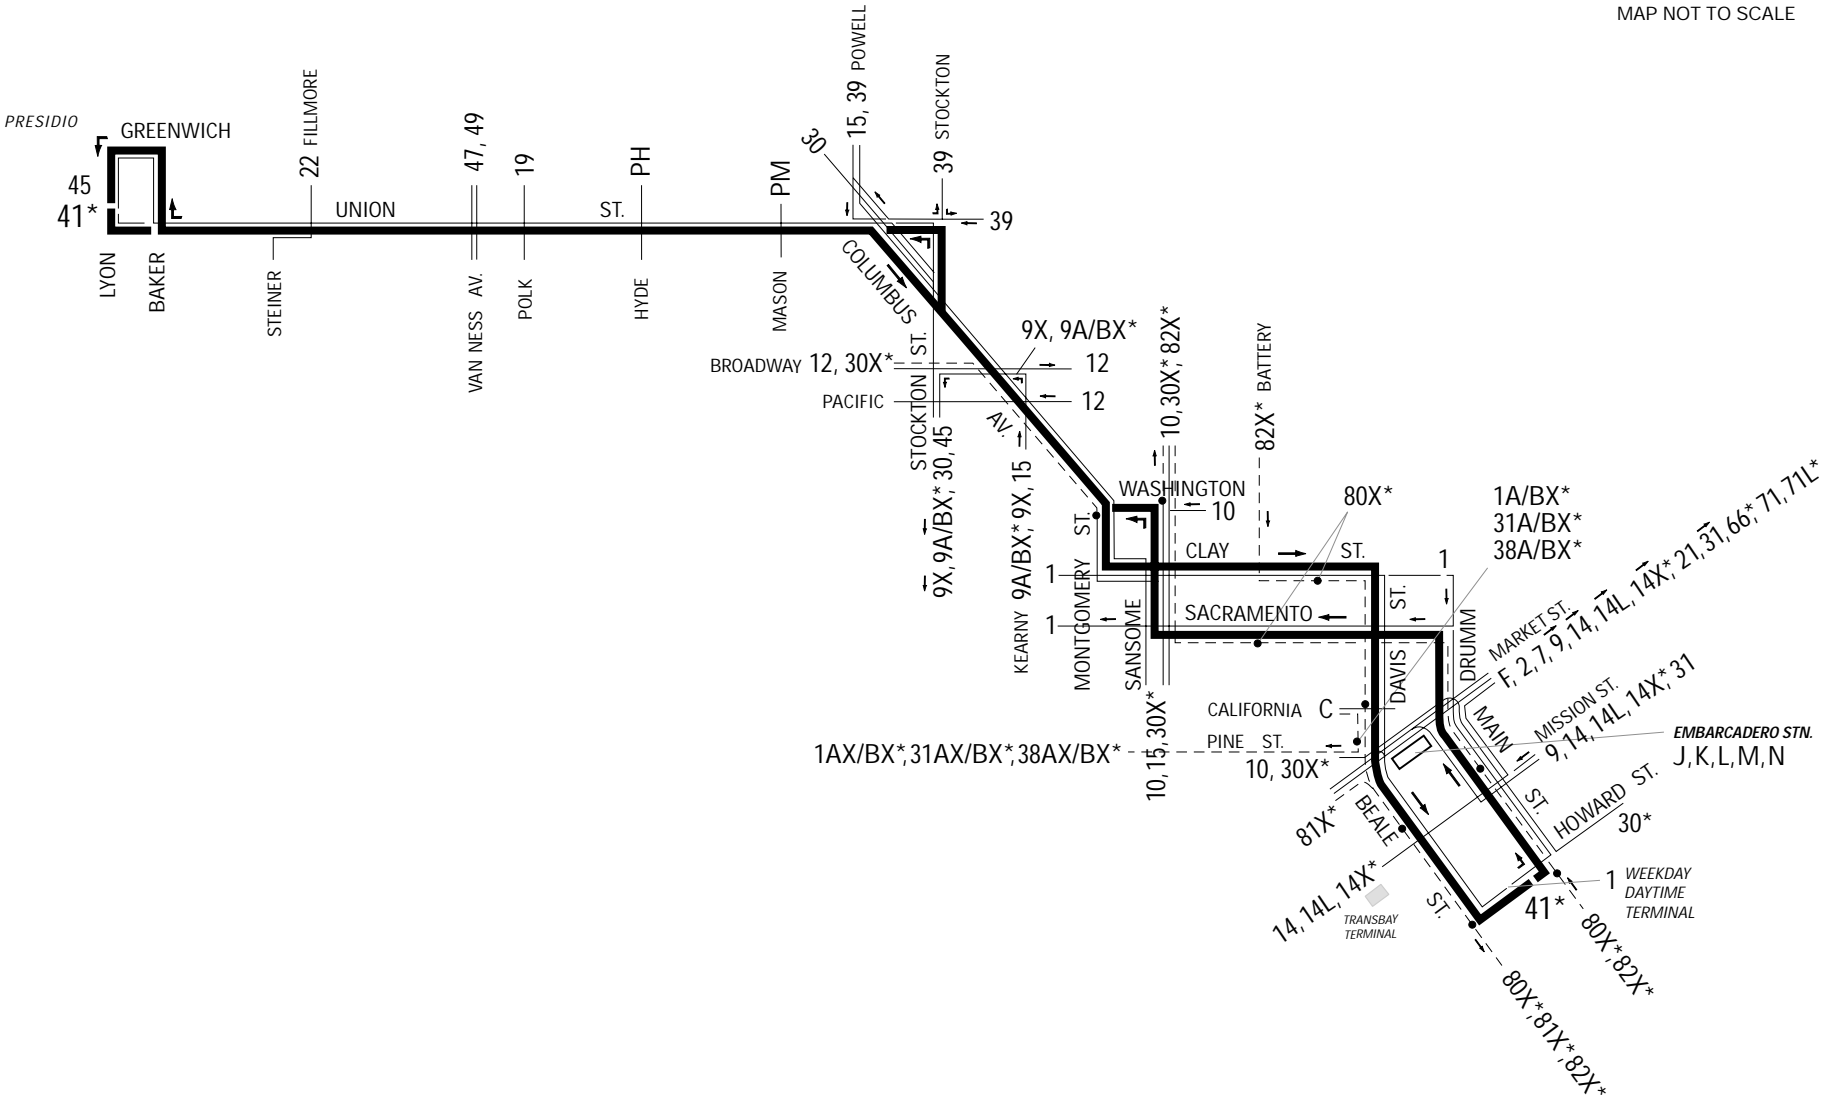

LINE 41 UNION

8/06

MAP NOT TO SCALE

* WEEKDAY PEAK HOURS ONLY