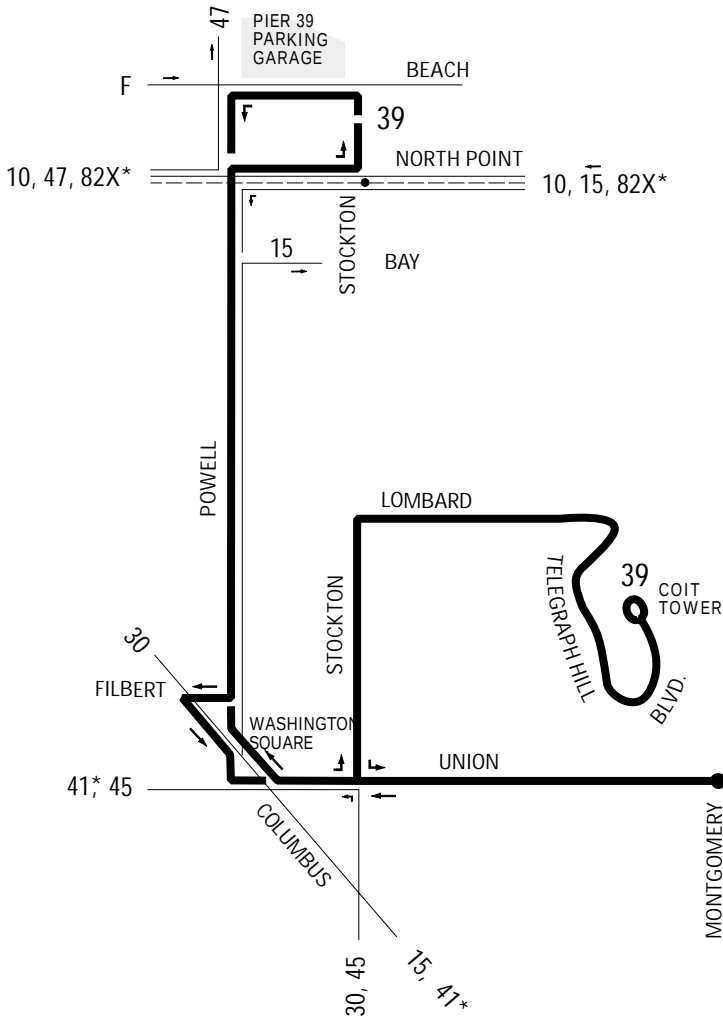

LINE 39 COIT

rev. 8/06

MAP NOT TO SCALE

* WEEKDAY PEAK HOURS ONLY